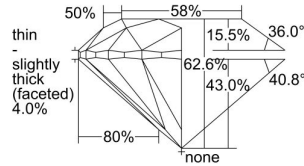

GIA®

FACSIMILE

GIA REPORT 6412877241

Verify this report at GIA.edu

GIA NATURAL DIAMOND DOSSIER®

January 19, 2022
GIA Report Number **6412877241**
Shape and Cutting Style ..... **Round Brilliant**
Measurements ..... **5.87 - 5.91 x 3.69 mm**

GRADING RESULTS

Carat Weight ..... **0.80 carat**
Color Grade ..... **G**
Clarity Grade **S11**
Cut Grade ..... **Excellent**

ADDITIONAL GRADING INFORMATION

Polish ..... **Excellent**
Symmetry ..... **Excellent**
Fluorescence ..... **None**
Clarity Characteristics ..... **Cloud**
Inscription(s): **GIA 6412877241**

PROPORTIONS

GRADING SCALES

GIA COLOR SCALE

COLORED	D
	E
	F
	G
	H
	I
	J
NEAR COLORLESS	K
	L
Faint	M
	N
	O
	P
	Q
	R
	S
	T
	U
	V
	W
	X
	Y
Light	Z

GIA CLARITY SCALE

VERY VERY SLIGHTLY INCLUDED	FLAWLESS
	INTERNALLY FLAWLESS
VERY SLIGHTLY INCLUDED	VVS₁
	VVS₂
SLIGHTLY INCLUDED	VS₁
	VS₂
INCLUDED	I₁
	I₂
	I₃

GIA CUT SCALE

EXCELLENT
VERY GOOD
GOOD
FAIR
POOR